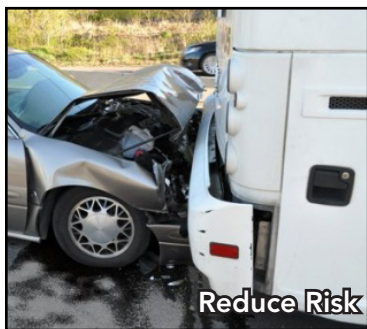

Color Backup Camera System With 7" LCD Monitor

for Vans, Buses, Motorhomes & Trailers

KIT P/N: STSK7665

- 7" LCD Color Monitor
- Weatherproof Camera Provides 110° Field Of Vision
- 18 InfraRed LEDs in Camera Provide Up To 30 Ft. of Night Time Visibility
- Built In Camera Microphone & Powerful Monitor Speakers
- Versatile LCD Mounting on Dashboard or Overhead Location
- One Year Warranty Included

90-21 144th Place, Jamaica, New York 11435
TEL (800) 227-2095 • FAX (718) 297-0323
Info@Roscomirrors.com
www.roscomirrors.com www.roscovision.com

MONITOR P/N: STSM213 (Included In Kit)

Screen Size Diagonal	7"
Maximum No. of Cameras	1
Screen Ratio	16:9
Resolution (Pixels)	1440(H) x 234(V)
Contrast Ratio	300:1
Brightness	250 cd/m ²
Video System	NTSC
Input Voltage Range	DC 12V to 24V
Operating Temperature	-4°F to 149°F (-20°C to 65°C)
Shock Rating	100G
Vibration Rating	8G
Audio	Included
Weight	0.9 lbs. (0.4 kg.)
Dimensions W x H x D	6.9" x 5" x 1.0" (171mm x 125mm x 23mm)
Other Features	Menu - selectable mirror/normal image, Button - selectable day/night dimming
Mounting Options	Standard Duckfoot, Flush Mount Bracket