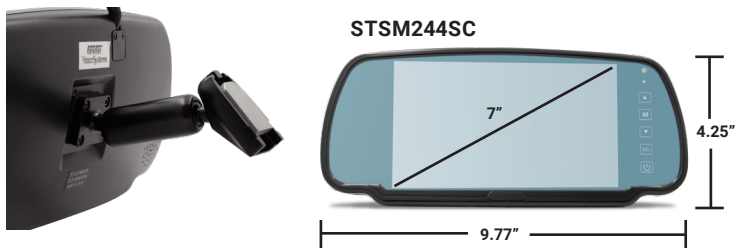

COMPATIBILITY

KIT COMPONENTS:
MONITOR: STSM244SC
CAMERA: STSC130BCO
HARNESSES: STSH130 (ADAPTER HARNESS) STSH349 (50' EXTENSION HARNESS)

STSM244SC MONITOR	FEATURES
SCREEN SIZE	7"
RESOLUTION	800 x 480 pixels
BRIGHTNESS BEFORE MIRROR GLASS	1000 cd/m2
BRIGHTNESS AFTER MIRROR GLASS	700cd/m2
NUMBER OF CAMERA INPUTS	1
INPUT FORMAT	4-pin
NUMBER OF TRIGGER INPUTS	1

STSM244SC MONITOR	FEATURES
VIEWING ANGLES	L/75°, R/75°, UP/60°, DOWN/60°
SHOCK RATING	2G
VIBRATION RATING	6G
POWER SUPPLY	12 ~ 32 VDC
OPERATING TEMPERATURE RANGE	-4°F to 158°F -20°C to 70°C
STORAGE TEMPERATURE RANGE	-22°F to 176°F -30°C to 80°C
MAXIMUM CURRENT CONSUMPTION	1,000mA

ROSCOVISION.COM | ROSCOMIRRORS.COM
INFO@ROSCOVISION.COM

90-21 144TH PLACE
JAMAICA NEW YORK 11435

1-800-227-2095